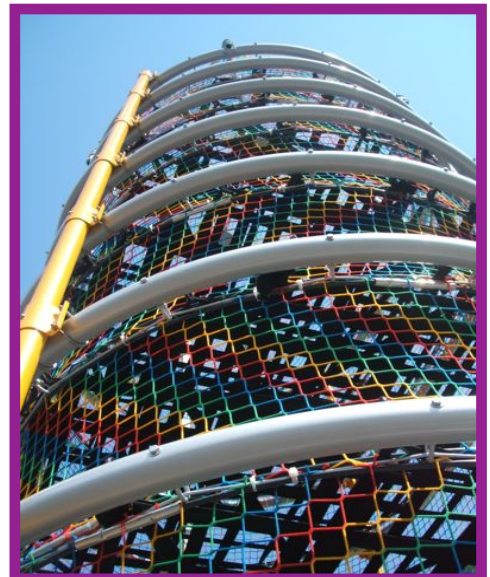

## Whirly-Bird

The **Whirly-Bird** offers fun and is eco-friendly! No gas or electric power is required as participants move the ride by pulling on the handlebars located in front of their seats. Each rider is safely harnessed into their seat and the combined strength of the four participants is what powers the ride – the harder the collective pull of the group the faster the unit will spin. The small footprint makes it an ideal piece for tight spaces. Recommended for any person over 8 years of age.

## The Cosmic Quest

JumpWorks is one of a handful of vendors to have a mobile version of this popular Ripley's attraction. The **Cosmic Quest Vortex Tunnel** features a 22' walkway that participants walk down as a revolving tunnel moves around them. It is designed to be a fun and safe test of the senses. This attraction is a one-of-a-kind piece featuring a sound system and custom created graphics. Best of all, it is good for people of all ages so the whole family can enjoy it giving you the most impact for your dollar.

## The SpiderClimb

The **SpiderClimb** is a 30' tower that consists of 9 climbing layers. These weblike layers are interwoven with elastics through which participants climb their way to the top – much like a spider weaving a web. The entire piece is covered in rainbow safety netting and features a custom paint job and inflatable bongo at the entrance. This challenging climb is a real thrill and the elastic levels are woven in various patterns creating a different experience each climb. Who will be the first to reach the top of the web?