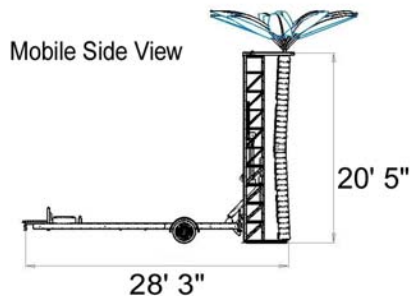

## SPECS

- 2 COCONUT TREES
- 20 LEAF FRONDS
- 2 CERTIFIED AUTO-BELAY SYSTEMS
- 2 QUICK HARNESSES
- 26' HIGH CLEARANCE WITH FRONDS
- 5' x 6' FOOTPRINT (INDOOR)
- 7'8" WIDE TRAILER (OUTDOOR)
- 23' LENGTH (OUTDOOR)
- 3,800 POUNDS (OUTDOOR)