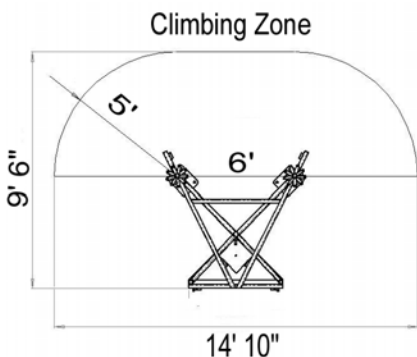

## SPECS

- 2 COCONUT TREES
- 20 LEAF FRONDS
- 2 CERTIFIED AUTO-BELAY SYSTEMS
- 2 QUICK HARNESSES
- 26' HIGH CLEARANCE WITH FRONDS
- 5' x 6' FOOTPRINT (INDOOR)
- 7'8" WIDE TRAILER (OUTDOOR)
- 23' LENGTH (OUTDOOR)
- 3,800 POUNDS (OUTDOOR)